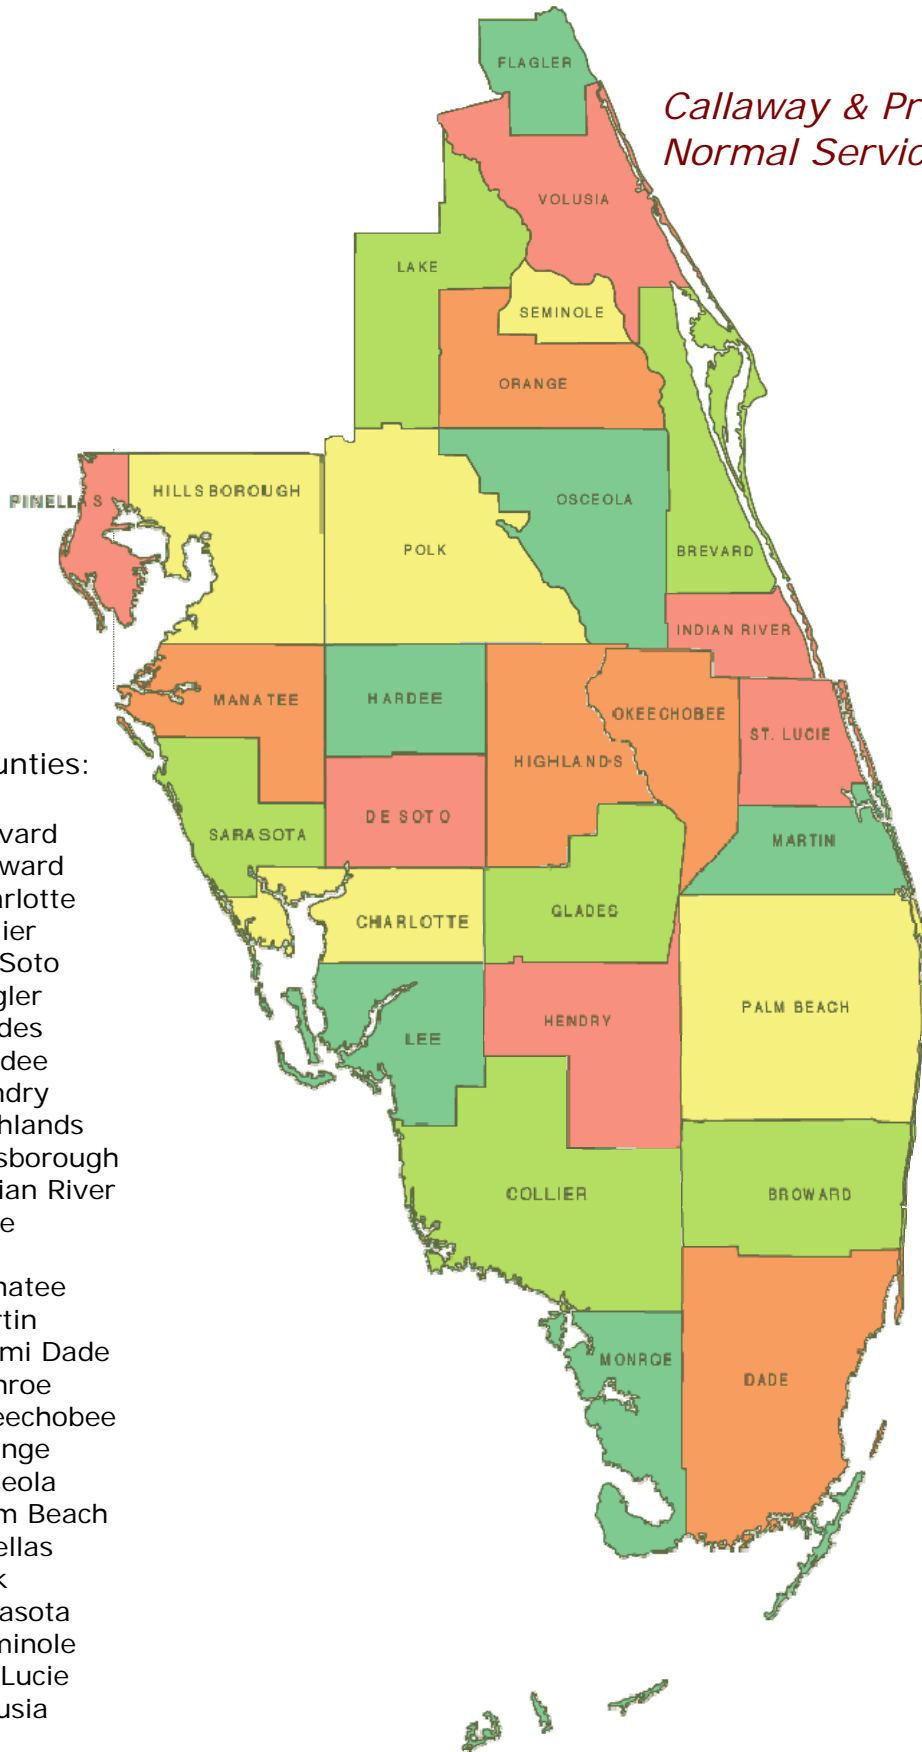

*Callaway & Price, Inc.
Normal Service Area Map*

Counties:

- Brevard
- Broward
- Charlotte
- Collier
- De Soto
- Flagler
- Glades
- Hardee
- Hendry
- Highlands
- Hillsborough
- Indian River
- Lake
- Lee
- Manatee
- Martin
- Miami Dade
- Monroe
- Okeechobee
- Orange
- Osceola
- Palm Beach
- Pinellas
- Polk
- Sarasota
- Seminole
- St. Lucie
- Volusia